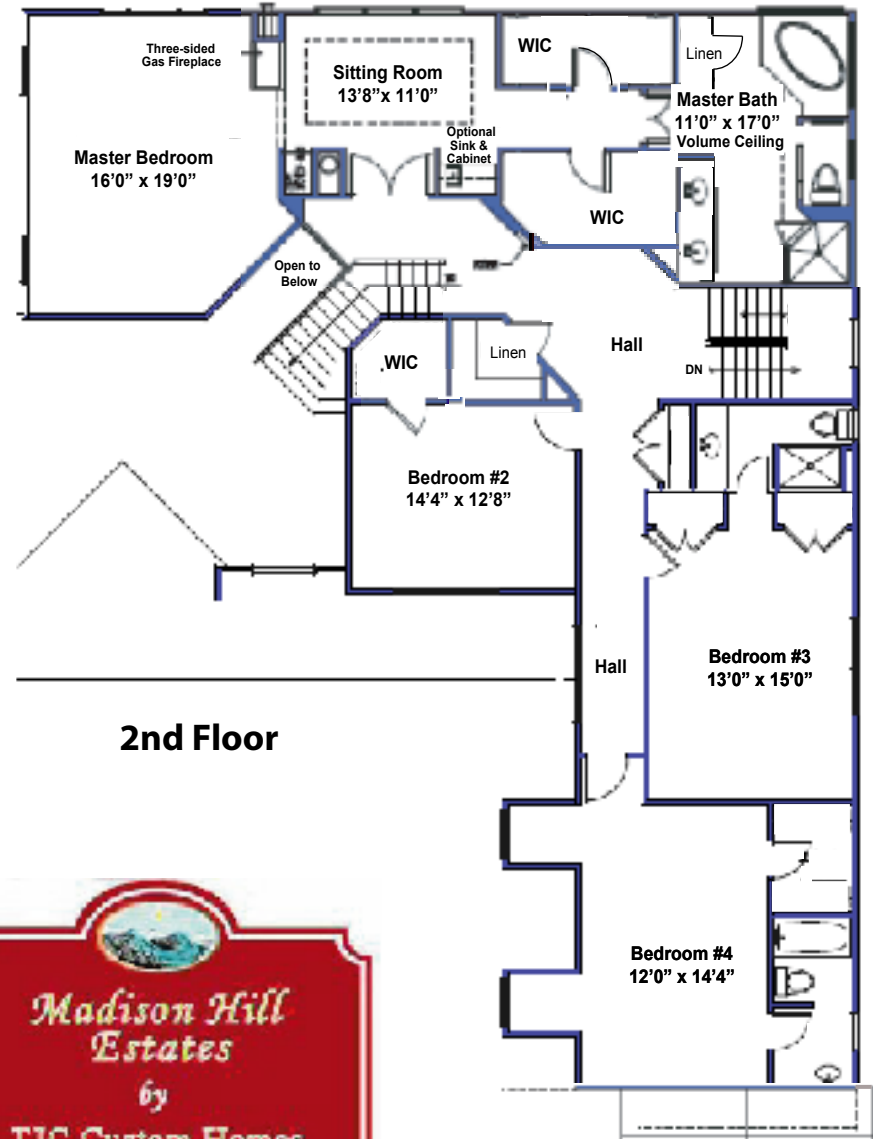

Lot #5

4,182 sq. ft. heated living space

Madison Hill Estates by TJC Custom Homes The Cainbridge

Gary J. Thomas
Sales Associate

Worden & Green
 256 Route 206
 Hillsborough, NJ 08844
 Office (908) 874-4700 Ext. 298
 Cell (908) 256-1453
 Fax (908) 874-6024
 E-mail Gary.Thomas1@Century21.com