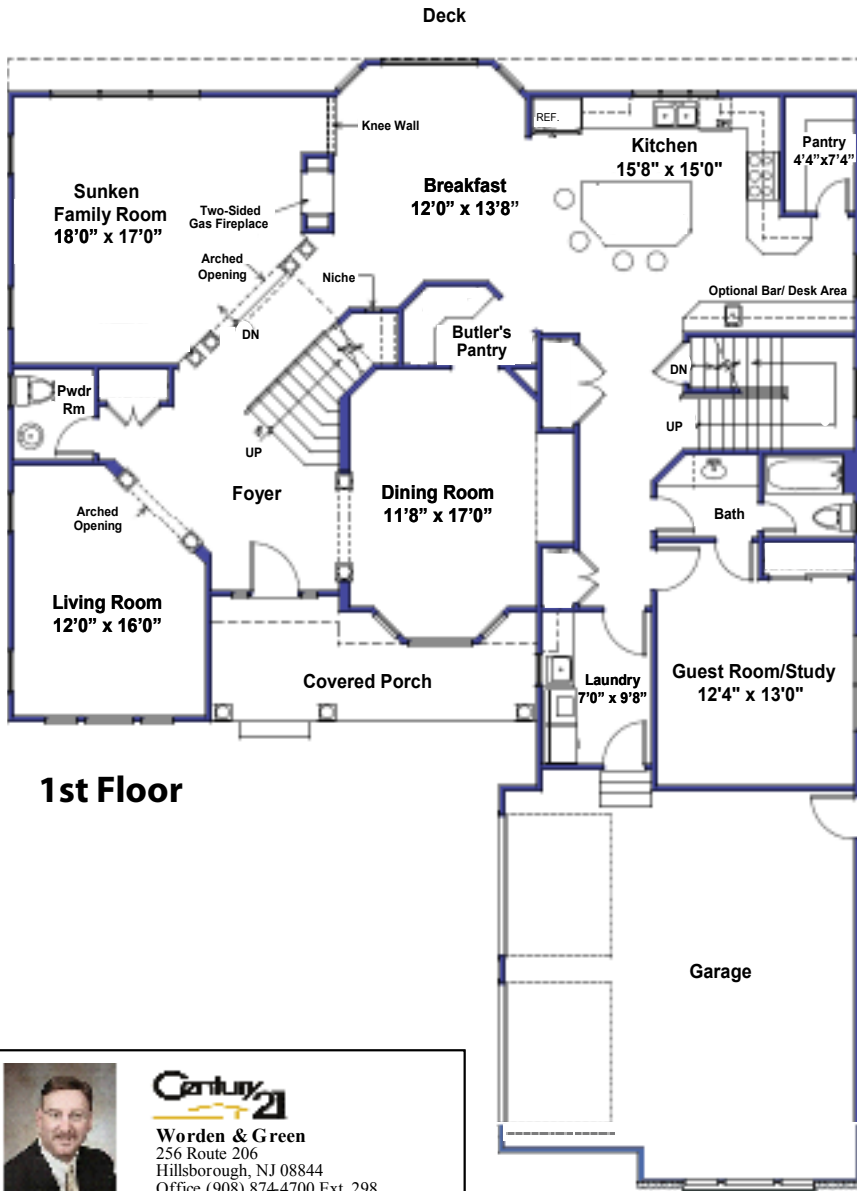

Lot #5

4,182 sq. ft. heated living space

Madison Hill Estates by TJC Custom Homes The Cainbridge

Gary J. Thomas
Sales Associate

Worden & Green
 256 Route 206
 Hillsborough, NJ 08844
 Office (908) 874-4700 Ext. 298
 Cell (908) 256-1453
 Fax (908) 874-6024
 E-mail Gary.Thomas1@Century21.com