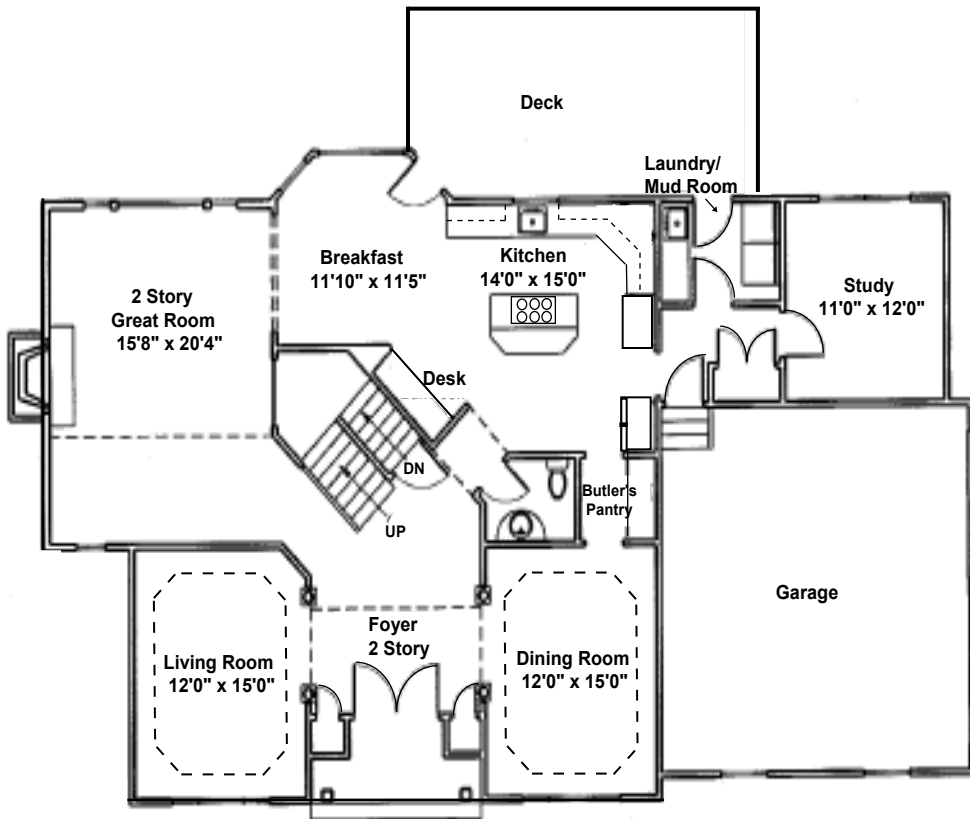

## The Stafford

3,472 sq. ft. heated living space

**Worden & Green**  
256 Route 206  
Hillsborough, NJ 08844  
Office (908) 874-4700 Ext. 298  
Cell (908) 256-1453  
Fax (908) 874-6024  
E-mail [Gary.Thomas1@Century21.com](mailto:Gary.Thomas1@Century21.com)