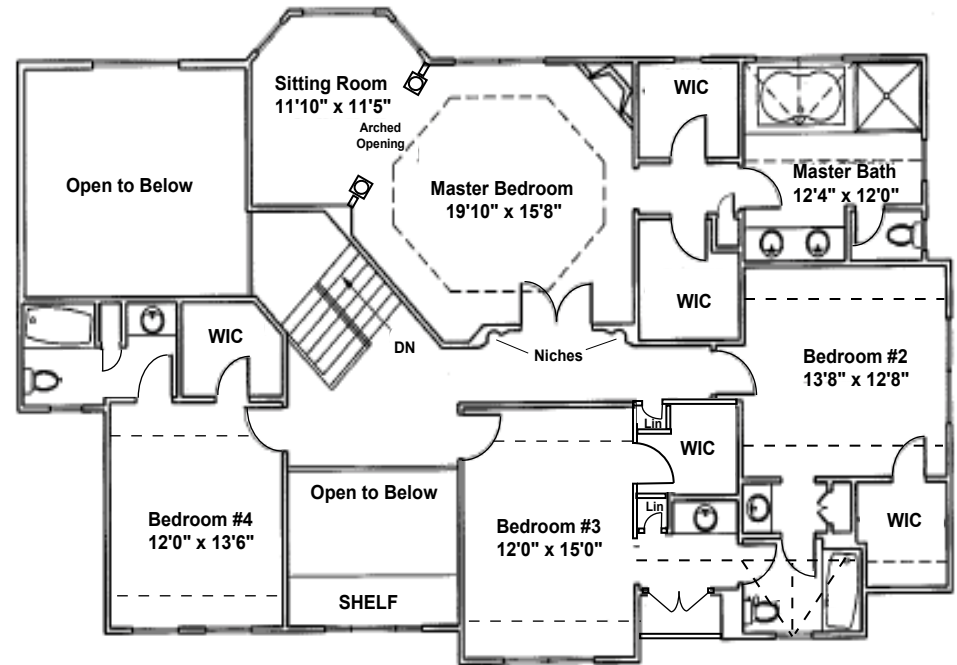

## The Stafford

3,472 sq. ft. heated living space

**Worden & Green**  
256 Route 206  
Hillsborough, NJ 08844  
Office (908) 874-4700 Ext. 298  
Cell (908) 256-1453  
Fax (908) 874-6024  
E-mail [Gary.Thomas1@Century21.com](mailto:Gary.Thomas1@Century21.com)